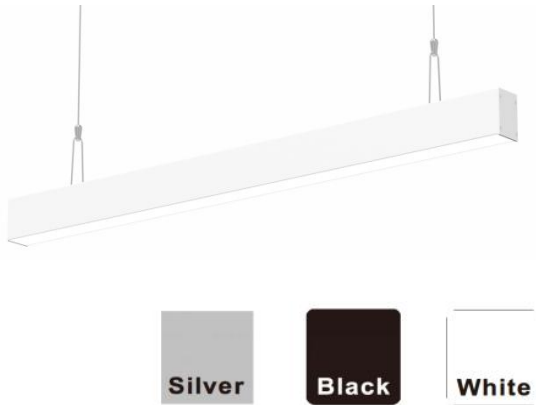

LL3 Series LED Linear Light

FEATURE:

- Luminous efficacy: 115lm/w;
- Selectable Watts:10w to 100w
- Selectable CCT:3000K-3500K-4000K
- 2FT,4FT & 8FT Size
- Isolated driver: 0-10V dimming; Flicker free
- PF> 0.90; Driver efficiency 87%; THD<20%
- Chain,Wall,Surface Mount,Recessed Optional
- Input Voltage:120-277V,120-347V
- Single CCT:3000K 3500K 4000K
- ETL CETL,DLC FCC certification
- 5 years warranty

APPLICATIONS

- Commercial
- General office
- Banking
- Retail
- School
- Warehouse

Product Range

Series	Watts	Size	Voltage	CCT	Linkable	Emergency	UP & Down	Smart
LL3	AAW	BBB	CCC	DDD	E	F	G	H
LL3	Selectable 10W/15W/20W/25W	2= 4ft	277=120-277V	30K = 3,000 K	L=Linkable	E=Emergency	UD= UP&Down	SM=Smart Tuya,zigbee
	Selectable 35W/40W/45W/50W Only 40W	4= 4ft	347=120-347V	35K = 3,500 K	Black=Without Linkable	Black=without Emergency	D= Down	Black=without Emergency
	Selectable 70W/80W/90W/100W Only 80W	8= 8ft	240=220-240V	40K = 4,000 K				
				3CCT=3000K- 4000K-5000K				

Model	Size	Watts	Voltage	Dimming	CCT	Lumens	Dimensions (LxWxH)
RDS-LL3-20W-2FT277-3CCT-EFG-H	2 ft	Selectable 10W/15W/20W/25W	120-277v 120-347v 220-240v	YES	Selectable 3000K-3500K-5000K	1150-2875 lm	24 * 2.36 * 3.54"
RDS-LL3-40W-4FT277-3CCT-EFG-H	4 ft	Selectable 35W/40W/45W/50W		YES	Selectable 3000K-3500K-5000K	4025-5750 lm	48 * 2.36 * 3.54"
RDS-LL3-40W-4FT277-3CCT-EGH	4 ft	40W		YES	3000K/3500K/4000K	4600 lm	48 * 2.36 * 3.54"
RDS-LL3-80W-8FT277-3CCT-EFG-H	8 ft	Selectable 70W/80W/90W/100W		YES	Selectable 3000K-3500K-5000K	8050-11500 lm	96 * 2.36 * 3.54"
RDS-LL3-80W-8FT277-3CCT-EGH	8 ft	80 W		YES	3000K/3500K/4000K	9200 lm	96 * 2.36 * 3.54"