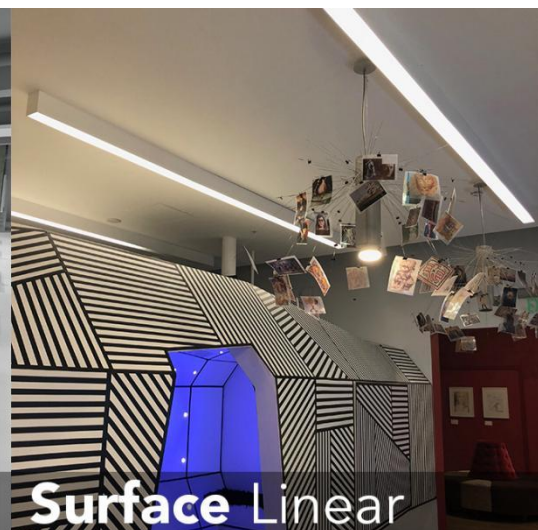

LL3 Series LED Linear Light

FEATURE:

- Luminous efficacy: 115lm/w;
- Selectable Watts:10w to 100w
- Selectable CCT:3000K-3500K-4000K
- 2FT,4FT & 8FT Size
- Isolated driver: 0-10V dimming; Flicker free
- PF> 0.90; Driver efficiency 87%; THD<20%
- Chain,Wall,Surface Mount,Recessed Optional
- Input Voltage:120-277V,120-347V
- Single CCT:3000K 3500K 4000K
- ETL CETL,DLC FCC certification
- 5 years warranty

APPLICATIONS

- Commercial
- General office
- Banking
- Retail
- School
- Warehouse

Product Range

Series	Watts	Size	Voltage	CCT	Linkable	Emergency	UP & Down	Smart
LL3	AAW	BBB	CCC	DDD	E	F	G	H
LL3	Selectable 10W/15W/20W/25W	2= 4ft	277=120-277V	30K = 3,000 K	L=Linkable	E=Emergency	UD= UP&Down	SM=Smart Tuya,zigbee
	Selectable 35W/40W/45W/50W Only 40W	4= 4ft	347=120-347V	35K = 3,500 K	Black=Without Linkable	Black=without Emergency	D= Down	Black=without Emergency
	Selectable 70W/80W/90W/100W Only 80W	8= 8ft	240=220-240V	40K = 4,000 K				
				3CCT=3000K- 4000K-5000K				